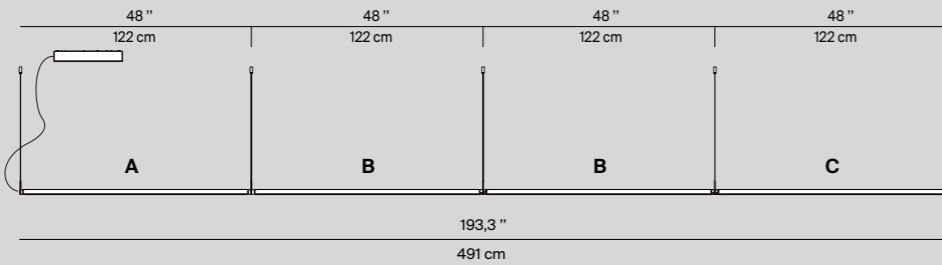

A + C

A + B + C

A + B + B + C

D98/4
ceiling rose
from 2 to 4 bodies
max 212W
220-240V ~ 50/60Hz