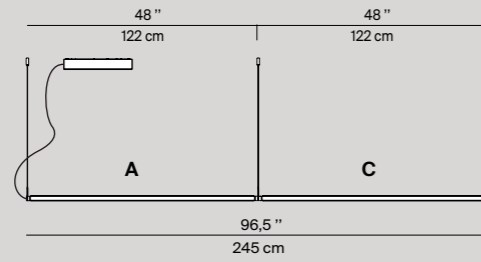

A + C

A + B + C

A + B + B + C

D98/4
ceiling rose
from 2 to 4 bodies
max 212W
220-240V ~ 50/60Hz