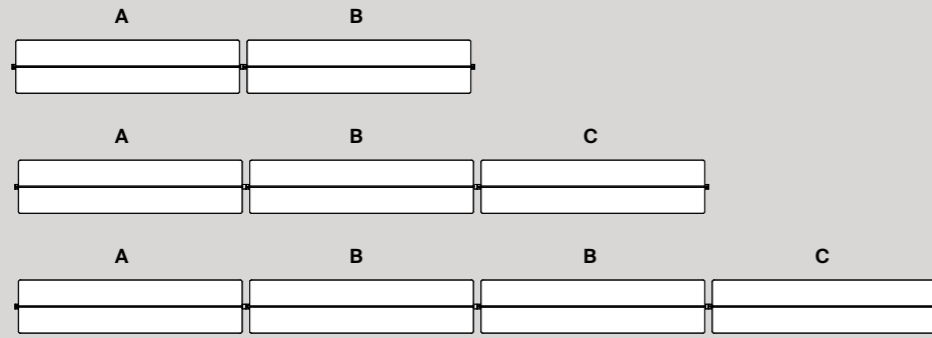

 Dark grey	 White
---	---

(*) Power consumption by device

D98S

Fienile suspension

Multiple configurations scheme

- A** D98SC2 3000K
D98SW2 2700K
- B** D98SC3 3000K
D98SW3 2700K
- C** D98SC4 3000K
D98SW4 2700K