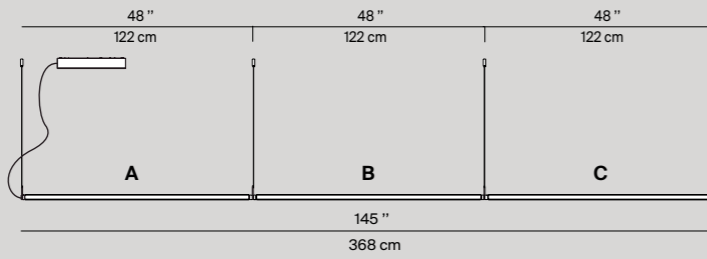

A + C

A + B + C

A + B + B + C

D98/4
ceiling rose
from 2 to 4 bodies
max 212W
220-240V ~ 50/60Hz